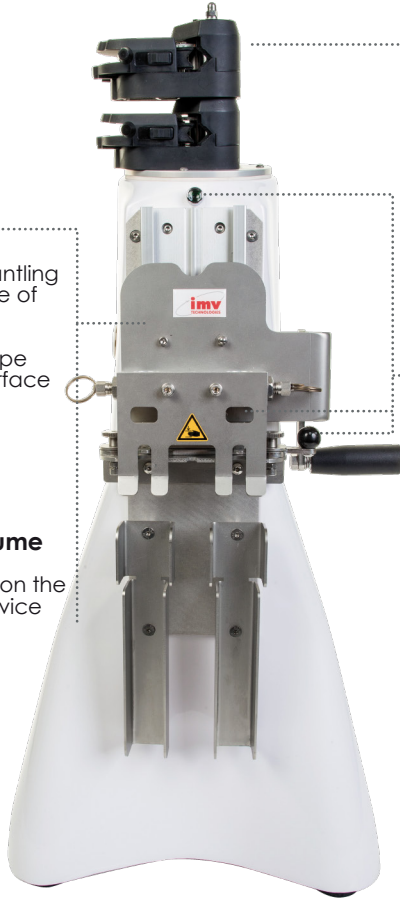

Connected to

... REPRODUCTION BIOTECHNOLOGIES

GoldenFilled

SEMI-AUTOMATED
FILLING MACHINE
FOR AUTO-INSEMINATION CATHETERS

- Reliable
- Quick
- Cost-effective

GoldenFilled

Easy to clean

- Tool-free dismantling of parts for ease of cleaning
- Ergonomic shape and smooth surface

Easy to set volume

- Potentiometer on the back of the device
- Filling range: 55 to 95ml

Quick and reliable

- Precise, constant-pressure peristaltic pump
- Throughput: 330 catheters per hour
- Fills two catheters per cycle

Easy to use

- LED to indicate the machine operating status
- System for optimum support of catheters during filling operation
- Ejector for easy extraction of the catheter

Compatible with Gedis, manual Selfix and GoldenFix catheters